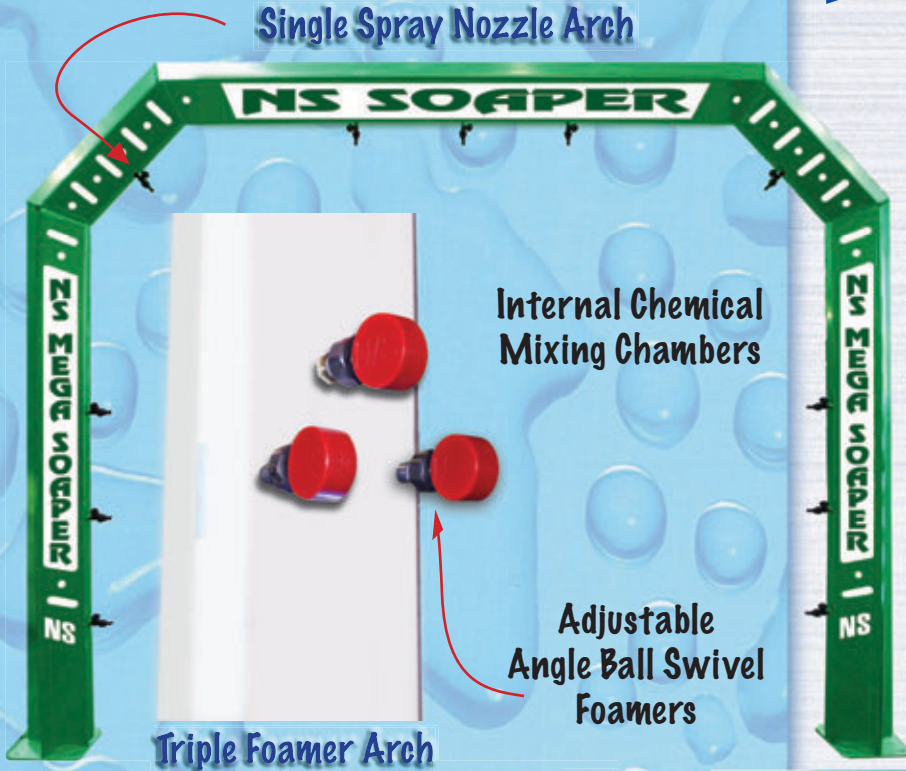

MEGA Archos™

Pat Pending

Adaptable to Your Needs
All Aluminum Construction
Easy Access & Maintenance

NS WASH
SYSTEMS
www.nswash.com

800.782.1582
www.nswash.com

Mega Arches™

- Easy Access Design
- Lightweight, Rust-Free
- All Aluminum Construction
- All Quick Connect Plumbing
- Quick Assembly & Installation
- **Adaptable to Your Needs!**

Specifications

- Required space 1' x 11'
- 96" Vehicle Clearance
- 110v AC for lights
- 1/2" Internal Plumbing
- White Powder Coated Standard

Options

- Many Powder Coat Colors Available
- Top or Bottom Feed