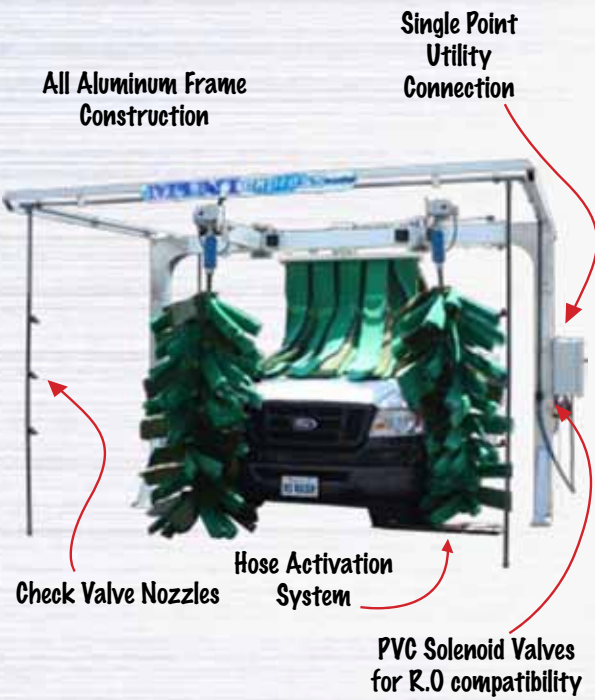

MINI *express* **WASH**

Can wash up to 60 cars an Hour
Financing Available

Just Plug It In
and start driving your cars through.

Simplicity in Design.

Finally, it's practical to own an automated car wash no matter the size of your fleet. A small pad, a garden hose and electricity is all you need and you're washing cars. Call Us Now!

NS **WASH**
SYSTEMS
www.nswash.com

800.782.1582
www.nswash.com

Mini Express Wash

Efficient, Compact, Economical.

- Hook to Water, Plug it and Start Washing
- Ideal Lammscloth/ Soft Scrub Combination
- Hose Activation for Machine & Rinse
- Built in Pre-Soap Applicator
- Built in Wax Applicator

Specifications/ Requirements:

- 90" Vehicle Clearance
- 40 PSI & 3/4" Min. Water Supply
- 220 volt single phase
(Also available in 3 phase & 110v single phase)

Optional Equipment

- R.O. System
- Above Ground Reclaim System
- Water Containment System
- Wheel Mounts, so you can roll it around.