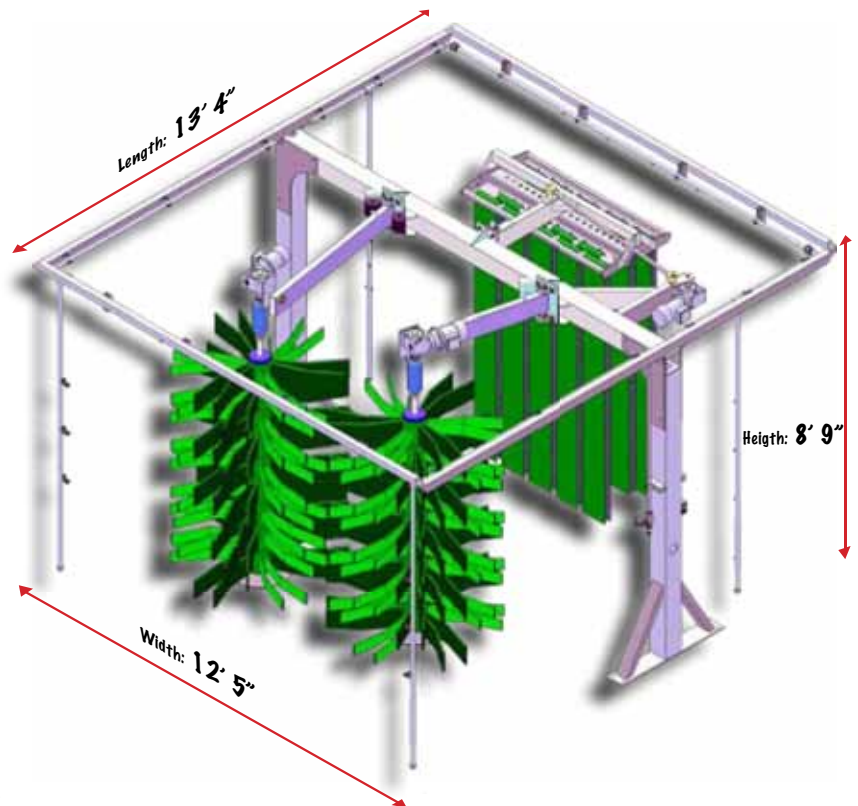

Specifications/ Requirements:

- 90" Vehicle Clearance
- 40 PSI & 3/4" Min. Water Supply
- 220 volt single phase
(Also available in 3 phase & 110v single phase)

Optional Equipment

- R.O. System
- Above Ground Reclaim System
- Water Containment System
- Wheel Mounts, so you can roll it around.