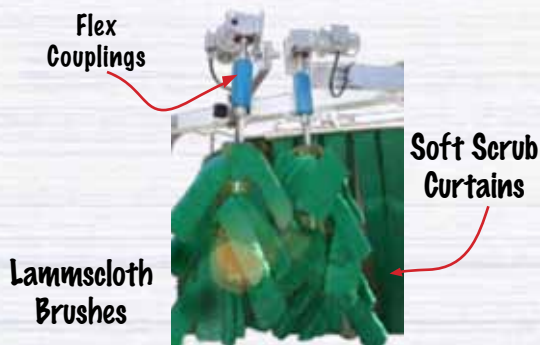

NS **WASH**
SYSTEMS
www.nswash.com

800.782.1582
www.nswash.com

Mini Express Wash

Efficient, Compact, Economical.

- Hook to Water, Plug it and Start Washing
- Ideal Lammscloth/ Soft Scrub Combination
- Hose Activation for Machine & Rinse
- Built in Pre-Soap Applicator
- Built in Wax Applicator